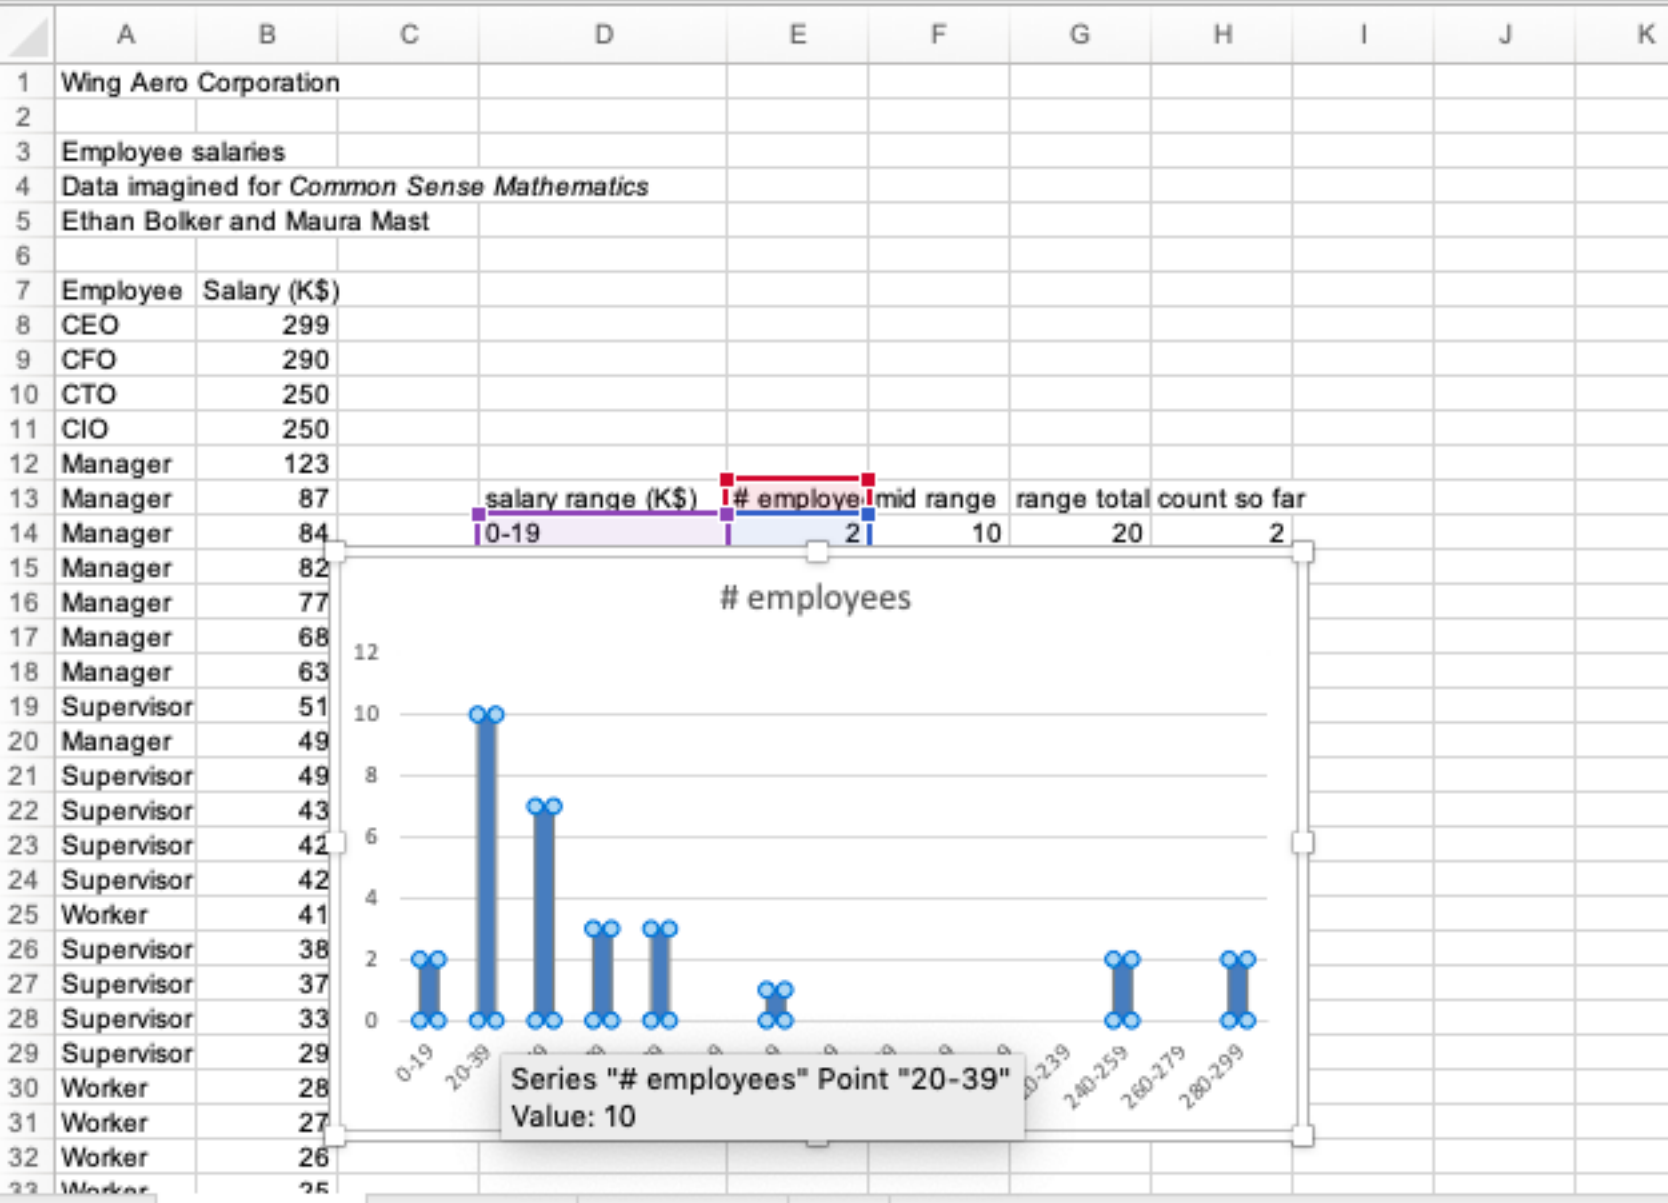

Home Insert Draw Page Layout Formulas Data Review View **Chart Design** Format Share Comments

Paste Font Alignment Number Conditional Formatting Format as Table Cell Styles Cells Editing Ideas Sensitivity

Chart 3  $=SERIES(Sheet1!$E$13,Sheet1!$D$14:$D$28,Sheet1!$E$14:$E$28,1)$

### Format Data Series

Series Options

**Plot Series On**

- Primary Axis
- Secondary Axis

Series Overlap: -27%

**Gap Width: 219%**