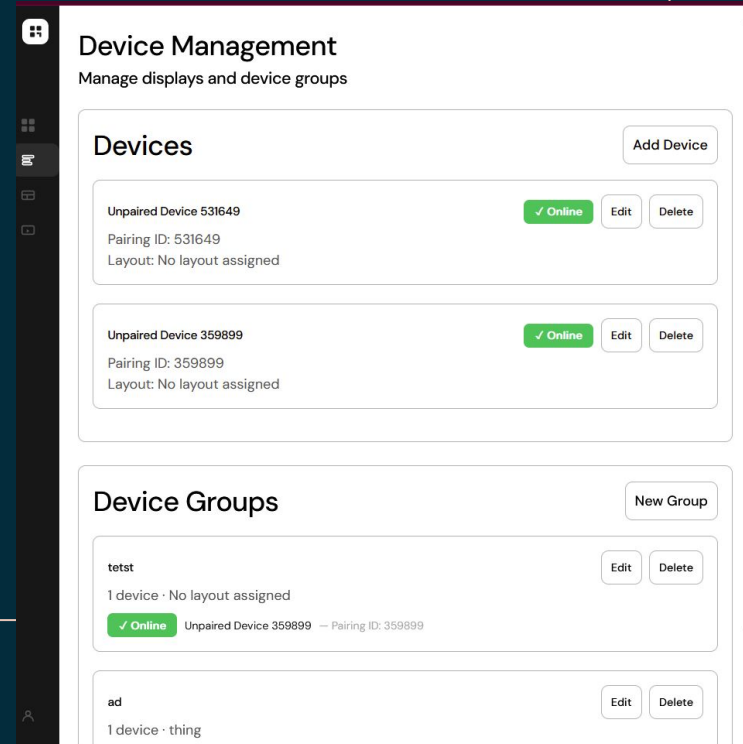

Nhu V. — Digital Signage, Team 6

- **Deployed Site:**
<https://cs.umb.edu/~hdeblois/cs410/longproj01/t6-DS/>
- **My Branch:**
<https://github.com/A6Dig/cs410-digital-signage/tree/dev-nhu>
- **My Commits to Main:**
<https://github.com/A6Dig/cs410-digital-signage/commits/main/?author=CompSciOmanjuu>
- **My Artifacts are Located Here:**
/courses/cs410/s26/hdeblois/GROUP2/longproj01/t6-DS/nhu_artifacts

I largely worked on this Device Management page implementing these features:

- Register Devices
- Create & Delete Groups
- Edit Device Group
- Show Device Online

T-Shaped Skills

html

Git

React

UI Design

markdown