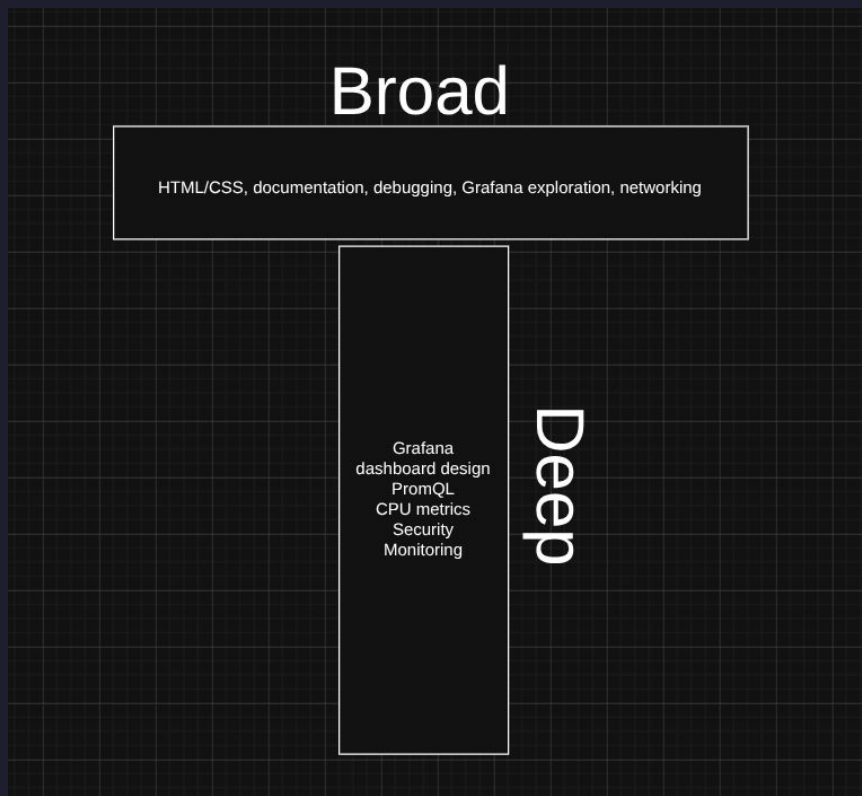

Desmond L. — Team 6

Built a security-focused Grafana dashboard
- then merged it with a teammate's to make the final version
Wrote PromQL queries and set up the dashboard panels
Fixed tiling box bug on website
Reorganized the project website
wrote parts of the documentation
Simplified hand-drawn architecture diagram digitally

Artifacts Path: /courses/cs410/s26/hdeblois/GROUP2/longproj02/t6/desmond-artifacts/

T-Shaped Skills

How they evolved: Deepen Understanding of Networking, Computer Hardware Metrics
Path to nnn.txt: `/home/dtle21/cs410/4914.txt`