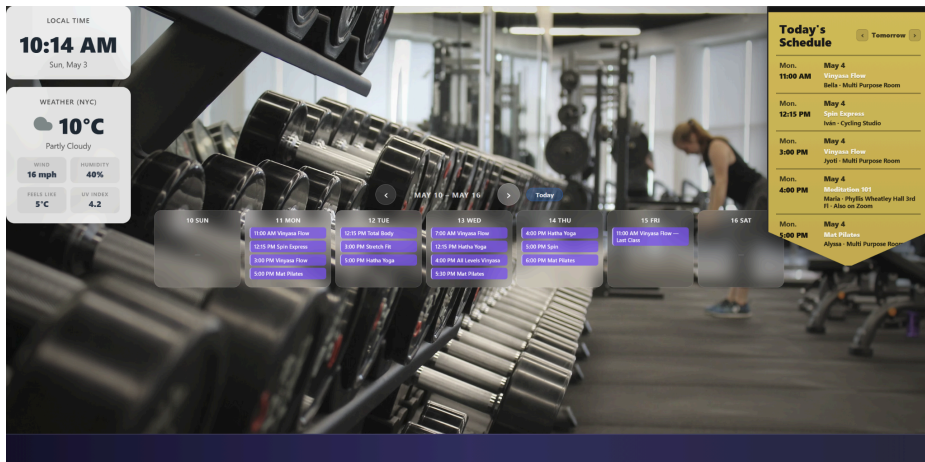

Luke B

Team B1, Digital Signage

- My work included the initial prototype for our website, as well as some bug fixing / UI improvements.

- My code on GitHub can be found at: <https://github.com/lubonifacio/t1>
- My artifacts can be found at courses/cs410/s26/hdeblois/GROUP2/t1luke
- Our deployed site can be found at: <https://t1-gray-xi.vercel.app>